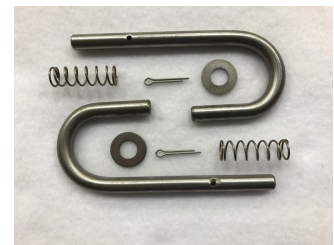

**Don't You Wish You Thought Of These Parts Improvements?**

Expires 2-28-2019

**Now Available**

Item #: **1820A21TGT**

Description: **5/8 Grease-able Latch**

Price: **\$15.99**

Item #: **06-37275-TGT**

Description: **Battery Tray Glide System, Thomas C2 With Horizontal Pins**

Price: **\$171.57**

Item #: **06-54592-000TGT**

Description: **Stainless Steel Battery Tray Pins**

Price: **\$29.93**

Item #: **FFTBB12**

Description: **Greaseable Lower 1/2 Door Bracket**

Price: **\$39.87**

Item #: **FFTBB12-1**

Description: **Greaseable Entrance Door Pin Sleeve Kit**

Price: **\$47.20**

Item #: **FFTBB12-2**

Description: **Greaseable Entrance Door Pin Kit**

Price: **\$57.44**

**Call or e-mail for full catalog of Thomas, IC and BB new and improved parts**  
**Parts Hotline: 1-800-288-6287 Option 6**  
**www.matthewsbuses.com**