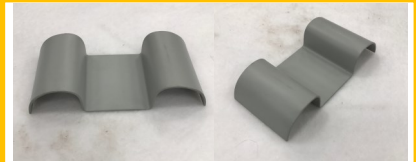

**Matthews
Bus Parts**

Don't You Wish You Thought Of These Parts Improvements?

Now Available

Item #: **06-37275-TGT**

Description: **Battery Tray Glide System, Thomas C2 With Horizontal Pins**

Price: **\$205.76**

Item #: **10168-400TGT**

Description: **5/8 Grease-able Lock**

Price: **\$24.75**

Item #: **8429**

Description: **Rub Rail Splice Thomas C-2**

Price: **\$14.03**

Item #: **2216TGT-5**

Description: **Battery Door Latch C-2 (2012 and later)**